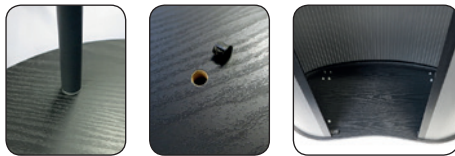

 Exhibition counter in high quality with white logo top in plastic. Top- and bottom plate in black. Grey plast panel - for mounting of foil print - 4 wheels and 2 blue bags incl. Convenient and easy to set up and carry.

 Kunststoff Messetheke in hoher Qualität mit weisse Logoplatte. Ober- und Unterplatte in schwarz. Inkl. graue Kunststoffpaneel - für Montage von Foliendruck - 4 Rollen und 2 blaue Taschen. Schnell und einfach aufzustellen und zu tragen.

 Messedisk i høj kvalitet af plastik med hvid logotop. Top- og bundplade i sort. Inkl. gråt plastpanel - som monteres med folieprint - 4 hjul og 2 blå tasker. Praktisk og let at sætte op og transportere.

 We recommend printing on non-adhesive lightproof foil. This can be mounted on one side using a vertical stripe of good quality adhesive, and on the other side we recommend using velcro tape, so that it can easily be loosened when rolling the panel. By printing on normal self-adhesive foil, the vertical lines on the panel will be visible after mounting the print.